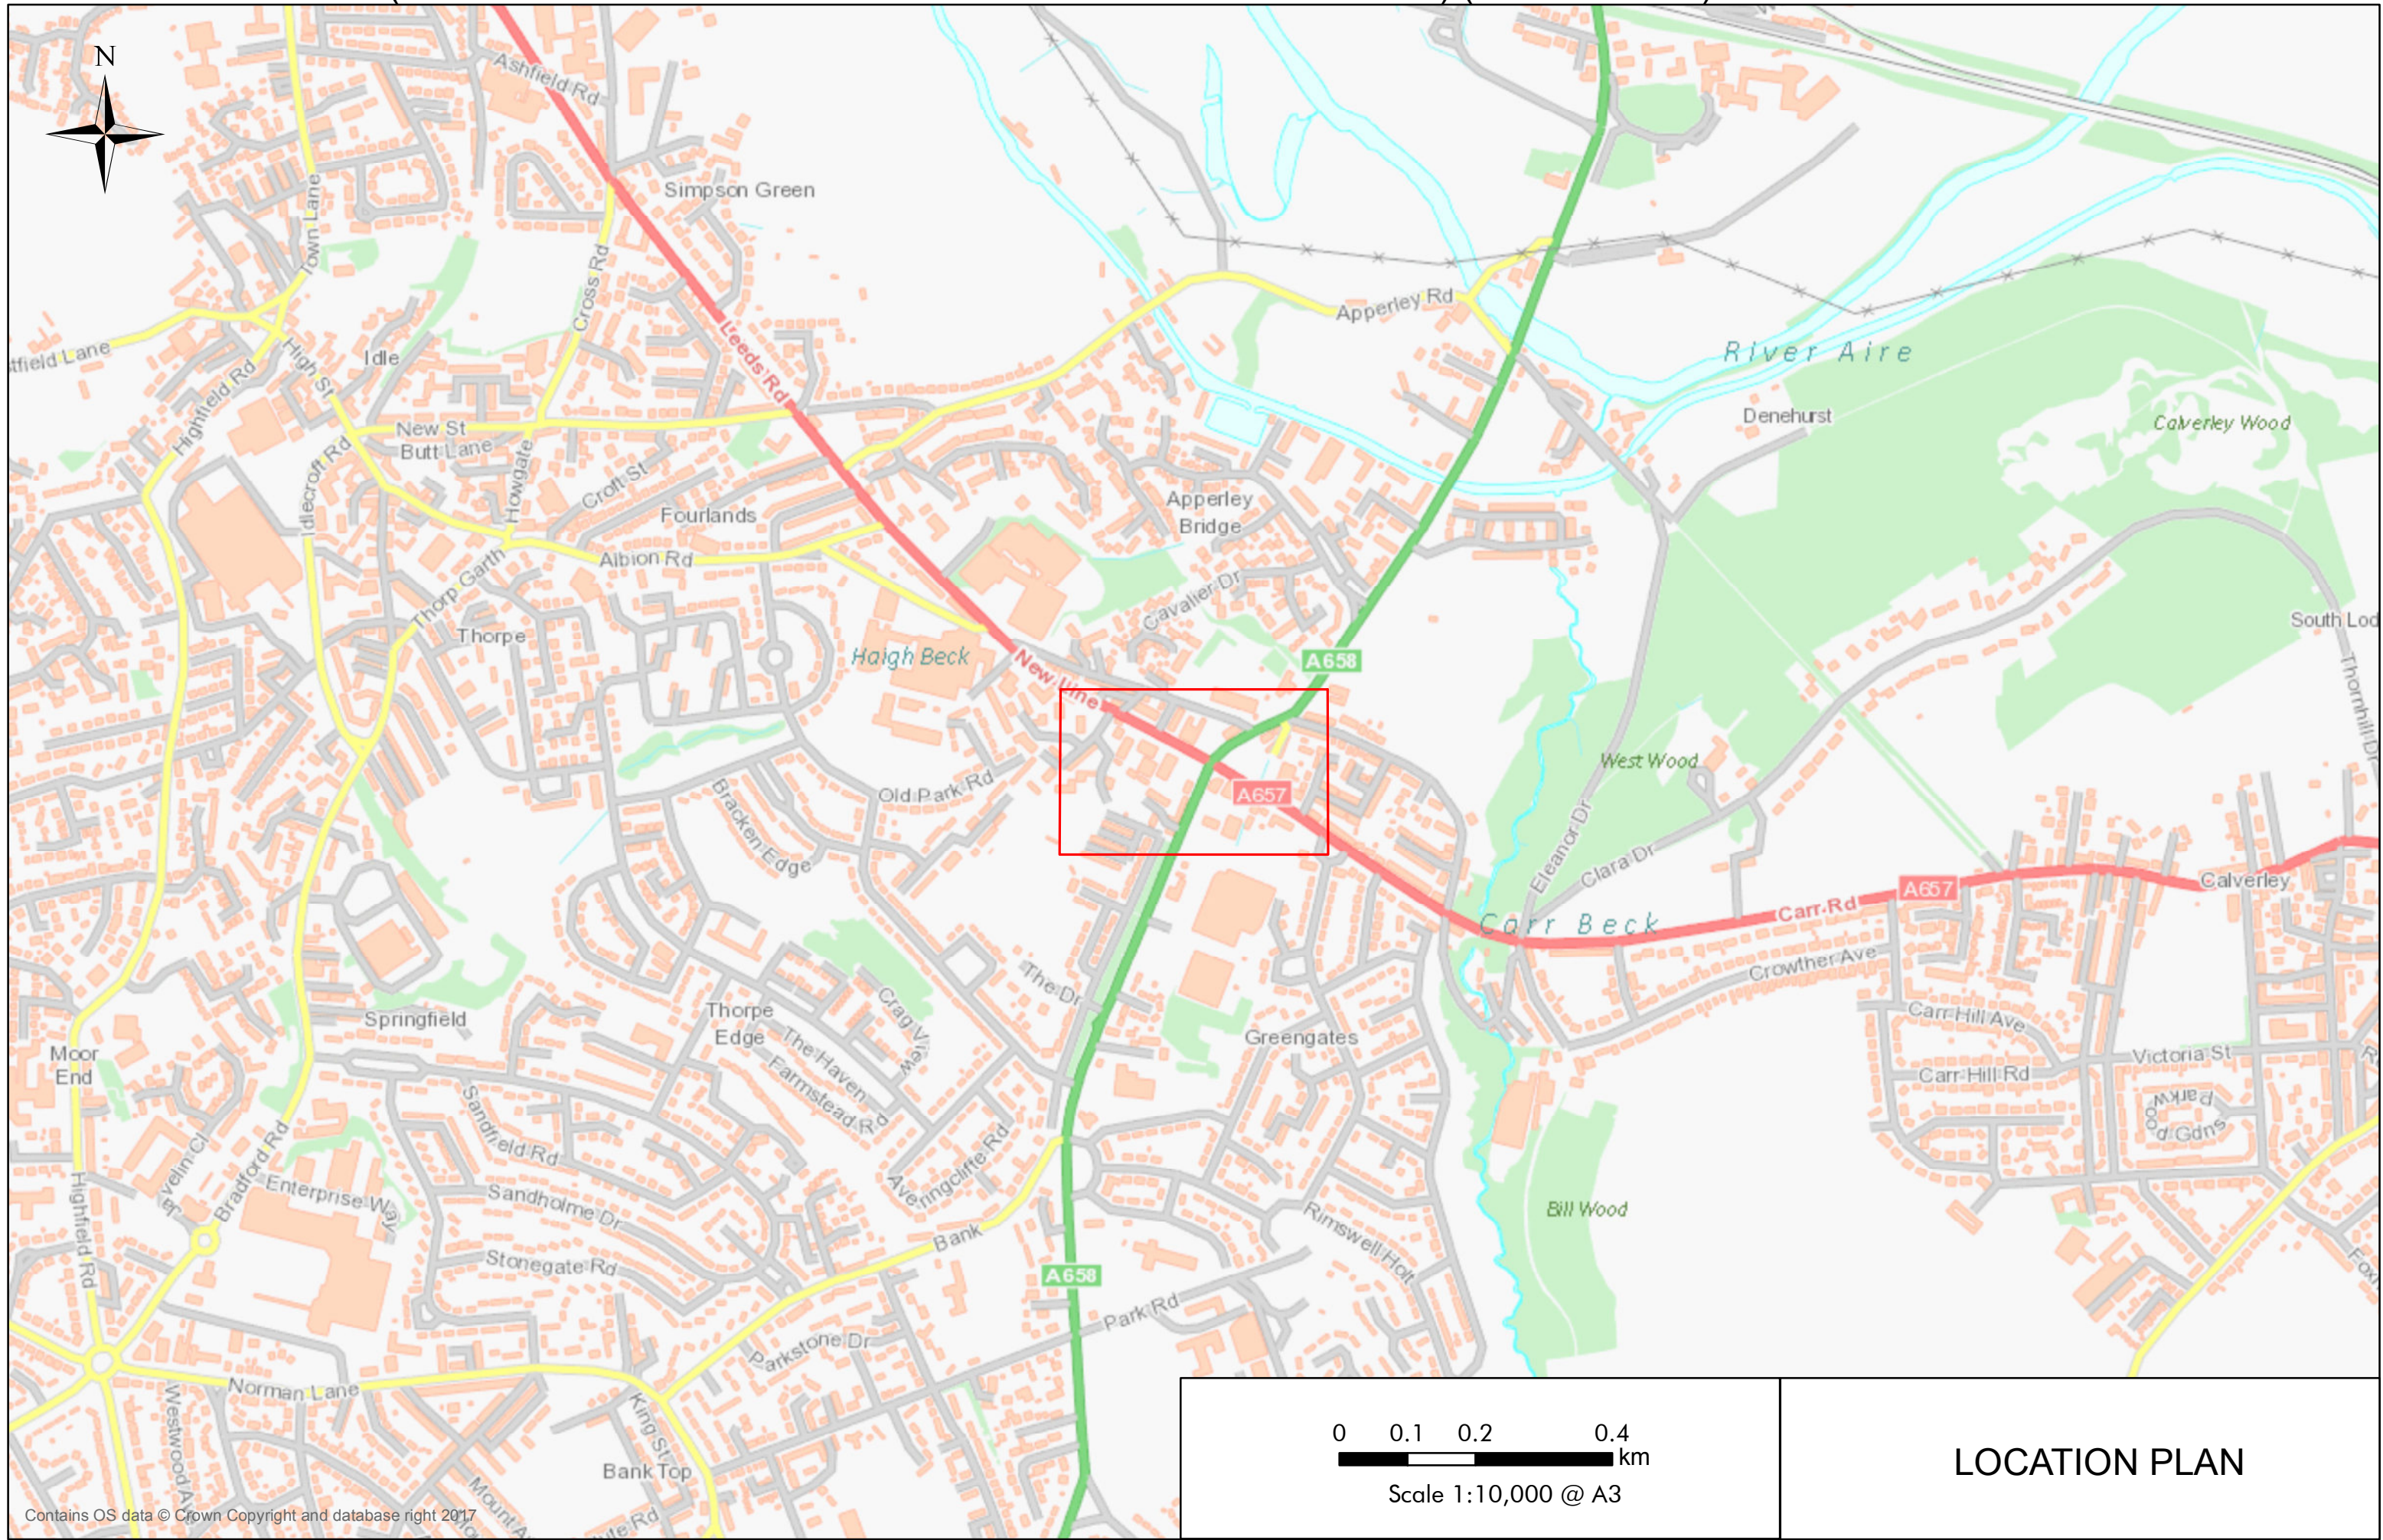

THE CITY OF BRADFORD METROPOLITAN DISTRICT COUNCIL  
(HARROGATE ROAD/NEW LINE JUNCTION IMPROVEMENTS) (SIDE ROADS) ORDER 2017

Contains OS data © Crown Copyright and database right 2017

LOCATION PLAN